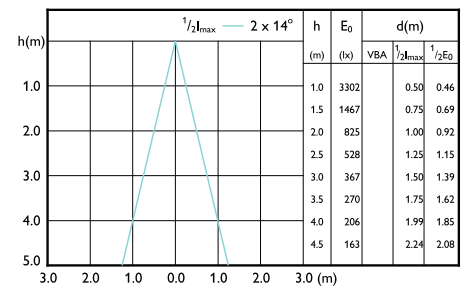

Beam Diagrams

LEDspots MAS SLR 10,8W AR111 G53 930 9D-LBP LBP

LEDspots MAS SLR 10,8W AR111 G53 930 24D-LBP LBP

LEDspots MAS SLR 10,8W AR111 G53 930 40D-LBP LBP

Beam Diagram

Beam Diagram

Beam Diagram

Beam Diagram

Beam Diagram

Beam Diagram