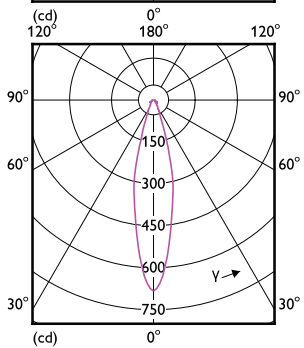

MASTER LEDspot ExpertColor AR111