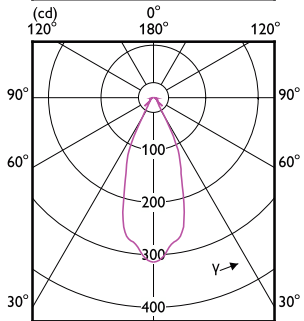

MASTER LEDspot ExpertColor AR111