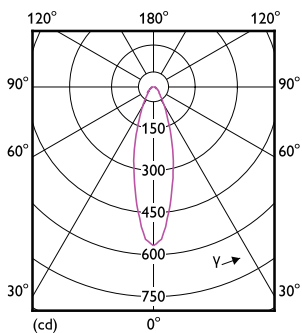

MASTER LEDspot ExpertColor AR111

Temperature

Order Code	Full Product Name	Okolní teplota (max.)	Okolní teplota (min.)	Maximální teplota (jmen.)
33379600	MAS ExpertColor 14.8-75W 927 AR111 24D	-	-	85 °C
33381900	MAS ExpertColor 14.8-75W 927 AR111 45D	-	-	85 °C
33383300	MAS ExpertColor 14.8-75W 930 AR111 24D	-	-	85 °C
33385700	MAS ExpertColor 14.8-75W 930 AR111 45D	-	-	85 °C
33387100	MAS ExpertColor 14.8-75W 940 AR111 24D	-	-	85 °C
33389500	MAS ExpertColor 14.8-75W 940 AR111 45D	-	-	85 °C
33393200	MAS ExpertColor 10.8-50W 927 AR111 24D	-	-	70 °C
33395600	MAS ExpertColor 10.8-50W 927 AR111 40D	-	-	70 °C
33399400	MAS ExpertColor 10.8-50W 930 AR111 24D	-	-	70 °C
33401400	MAS ExpertColor 10.8-50W 930 AR111 40D	-	-	70 °C
42965900	MAS LEDEExpertColor 20-100W 927 AR111 24D	45 °C	-20 °C	77 °C
42969700	MAS LEDEExpertColor 20-100W 930 AR111 24D	45 °C	-20 °C	77 °C
42973400	MAS LEDEExpertColor 20-100W 940 AR111 24D	45 °C	-20 °C	77 °C
42967300	MAS LEDEExpertColor 20-100W 927 AR111 45D	45 °C	-20 °C	77 °C
42971000	MAS LEDEExpertColor 20-100W 930 AR111 45D	45 °C	-20 °C	77 °C
42975800	MAS LEDEExpertColor 20-100W 940 AR111 45D	45 °C	-20 °C	77 °C
33391800	MAS ExpertColor 10.8-50W 927 AR111 9D	-	-	70 °C
33397000	MAS ExpertColor 10.8-50W 930 AR111 9D	-	-	70 °C