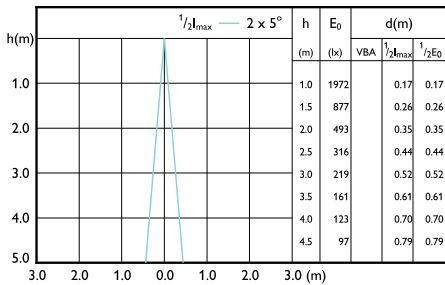

MASTER LEDspot ExpertColor AR111

Beam Diagrams

LEDspots MAS SLR 10,8W AR111 G53 930 9D-LBP LBP