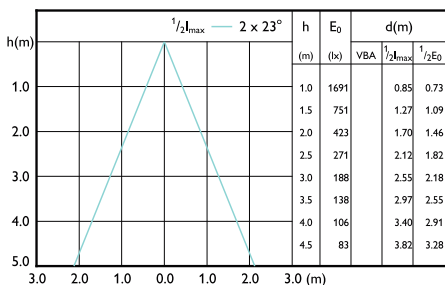

Beam Diagrams

LEDspots MAS SLR 10,8W AR111 G53 930 9D-LBP LBP

LEDspots MAS SLR 10,8W AR111 G53 930 24D-LBP LBP

LEDspots MAS SLR 10,8W AR111 G53 930 40D-LBP LBP

Beam Diagram

Beam Diagram

Beam Diagram

Beam Diagram

Beam Diagram

Beam Diagram