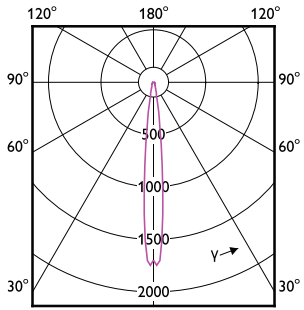

MASTER LEDspot ExpertColor AR111