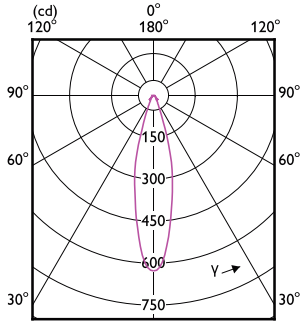

MASTER LEDspot ExpertColor AR111