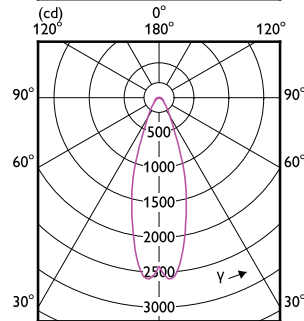

MASTER LEDspot ExpertColor AR111