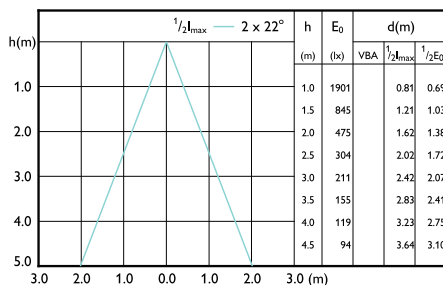

Beam Diagrams

LEDspots MAS SLR 10,8W AR111 G53 930 9D-LBP LBP

LEDspots MAS SLR 10,8W AR111 G53 930 24D-LBP LBP

LEDspots MAS SLR 10,8W AR111 G53 930 40D-LBP LBP

Beam Diagram

Beam Diagram

Beam Diagram

Beam Diagram

Beam Diagram

Beam Diagram