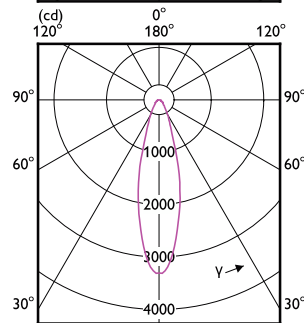

MASTER LEDspot ExpertColor AR111