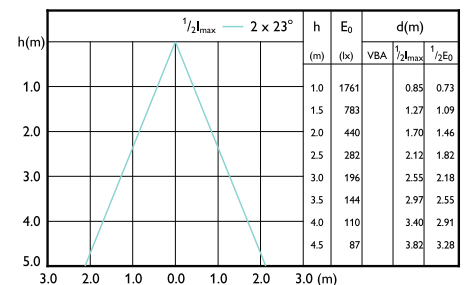

Beam Diagrams

LEDspots MAS SLR 10,8W AR111 G53 930 9D-LBP LBP

LEDspots MAS SLR 10,8W AR111 G53 930 24D-LBP LBP

LEDspots MAS SLR 10,8W AR111 G53 930 40D-LBP LBP

Beam Diagram

Beam Diagram

Beam Diagram

Beam Diagram

Beam Diagram

Beam Diagram