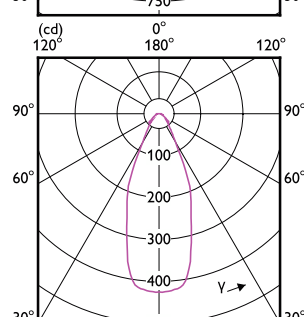

MASTER LEDspot ExpertColor AR111

Temperature

Order Code	Full Product Name	Okolní teplota (max.)	Okolní teplota (min.)	Maximální teplota (jmen.)
33379600	MAS ExpertColor 14.8-75W 927 AR111 24D	-	-	85 °C
33381900	MAS ExpertColor 14.8-75W 927 AR111 45D	-	-	85 °C
33383300	MAS ExpertColor 14.8-75W 930 AR111 24D	-	-	85 °C
33385700	MAS ExpertColor 14.8-75W 930 AR111 45D	-	-	85 °C
33387100	MAS ExpertColor 14.8-75W 940 AR111 24D	-	-	85 °C
33389500	MAS ExpertColor 14.8-75W 940 AR111 45D	-	-	85 °C
33393200	MAS ExpertColor 10.8-50W 927 AR111 24D	-	-	70 °C
33395600	MAS ExpertColor 10.8-50W 927 AR111 40D	-	-	70 °C
33399400	MAS ExpertColor 10.8-50W 930 AR111 24D	-	-	70 °C
33401400	MAS ExpertColor 10.8-50W 930 AR111 40D	-	-	70 °C
42965900	MAS LEDEExpertColor 20-100W 927 AR111 24D	45 °C	-20 °C	77 °C
42969700	MAS LEDEExpertColor 20-100W 930 AR111 24D	45 °C	-20 °C	77 °C
42973400	MAS LEDEExpertColor 20-100W 940 AR111 24D	45 °C	-20 °C	77 °C
42967300	MAS LEDEExpertColor 20-100W 927 AR111 45D	45 °C	-20 °C	77 °C
42971000	MAS LEDEExpertColor 20-100W 930 AR111 45D	45 °C	-20 °C	77 °C
42975800	MAS LEDEExpertColor 20-100W 940 AR111 45D	45 °C	-20 °C	77 °C
33391800	MAS ExpertColor 10.8-50W 927 AR111 9D	-	-	70 °C
33397000	MAS ExpertColor 10.8-50W 930 AR111 9D	-	-	70 °C