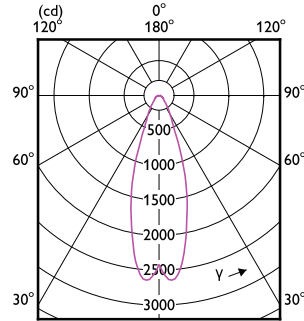

MASTER LEDspot ExpertColor AR111