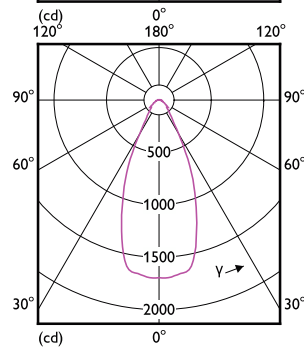

MASTER LEDspot ExpertColor AR111