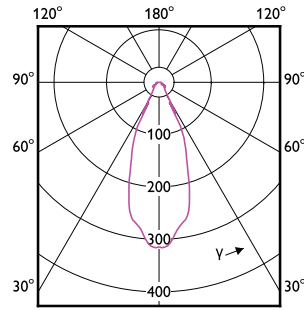

MASTER LEDspot ExpertColor AR111