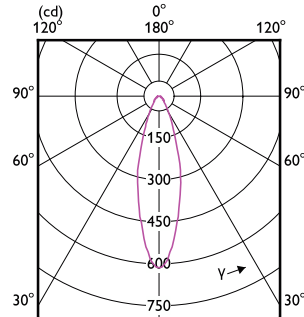

MASTER LEDspot ExpertColor AR111

Temperature

Order Code	Full Product Name	Okolní teplota (max.)	Okolní teplota (min.)	Maximální teplota (jmen.)
33379600	MAS ExpertColor 14.8-75W 927 AR111 24D	-	-	85 °C
33381900	MAS ExpertColor 14.8-75W 927 AR111 45D	-	-	85 °C
33383300	MAS ExpertColor 14.8-75W 930 AR111 24D	-	-	85 °C
33385700	MAS ExpertColor 14.8-75W 930 AR111 45D	-	-	85 °C
33387100	MAS ExpertColor 14.8-75W 940 AR111 24D	-	-	85 °C
33389500	MAS ExpertColor 14.8-75W 940 AR111 45D	-	-	85 °C
33393200	MAS ExpertColor 10.8-50W 927 AR111 24D	-	-	70 °C
33395600	MAS ExpertColor 10.8-50W 927 AR111 40D	-	-	70 °C
33399400	MAS ExpertColor 10.8-50W 930 AR111 24D	-	-	70 °C
33401400	MAS ExpertColor 10.8-50W 930 AR111 40D	-	-	70 °C
42965900	MAS LEDEExpertColor 20-100W 927 AR111 24D	45 °C	-20 °C	77 °C
42969700	MAS LEDEExpertColor 20-100W 930 AR111 24D	45 °C	-20 °C	77 °C
42973400	MAS LEDEExpertColor 20-100W 940 AR111 24D	45 °C	-20 °C	77 °C
42967300	MAS LEDEExpertColor 20-100W 927 AR111 45D	45 °C	-20 °C	77 °C
42971000	MAS LEDEExpertColor 20-100W 930 AR111 45D	45 °C	-20 °C	77 °C
42975800	MAS LEDEExpertColor 20-100W 940 AR111 45D	45 °C	-20 °C	77 °C
33391800	MAS ExpertColor 10.8-50W 927 AR111 9D	-	-	70 °C
33397000	MAS ExpertColor 10.8-50W 930 AR111 9D	-	-	70 °C