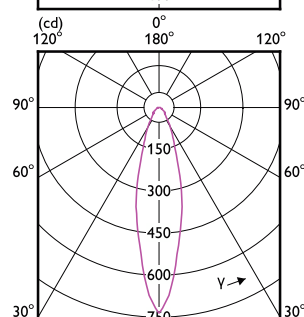

MASTER LEDspot ExpertColor AR111

Temperature

Order Code	Full Product Name	Okolní teplota (max.)	Okolní teplota (min.)	Maximální teplota (jmen.)
33379600	MAS ExpertColor 14.8-75W 927 AR111 24D	-	-	85 °C
33381900	MAS ExpertColor 14.8-75W 927 AR111 45D	-	-	85 °C
33383300	MAS ExpertColor 14.8-75W 930 AR111 24D	-	-	85 °C
33385700	MAS ExpertColor 14.8-75W 930 AR111 45D	-	-	85 °C
33387100	MAS ExpertColor 14.8-75W 940 AR111 24D	-	-	85 °C
33389500	MAS ExpertColor 14.8-75W 940 AR111 45D	-	-	85 °C
33393200	MAS ExpertColor 10.8-50W 927 AR111 24D	-	-	70 °C
33395600	MAS ExpertColor 10.8-50W 927 AR111 40D	-	-	70 °C
33399400	MAS ExpertColor 10.8-50W 930 AR111 24D	-	-	70 °C
33401400	MAS ExpertColor 10.8-50W 930 AR111 40D	-	-	70 °C
42965900	MAS LEDEExpertColor 20-100W 927 AR111 24D	45 °C	-20 °C	77 °C
42969700	MAS LEDEExpertColor 20-100W 930 AR111 24D	45 °C	-20 °C	77 °C
42973400	MAS LEDEExpertColor 20-100W 940 AR111 24D	45 °C	-20 °C	77 °C
42967300	MAS LEDEExpertColor 20-100W 927 AR111 45D	45 °C	-20 °C	77 °C
42971000	MAS LEDEExpertColor 20-100W 930 AR111 45D	45 °C	-20 °C	77 °C
42975800	MAS LEDEExpertColor 20-100W 940 AR111 45D	45 °C	-20 °C	77 °C
33391800	MAS ExpertColor 10.8-50W 927 AR111 9D	-	-	70 °C
33397000	MAS ExpertColor 10.8-50W 930 AR111 9D	-	-	70 °C