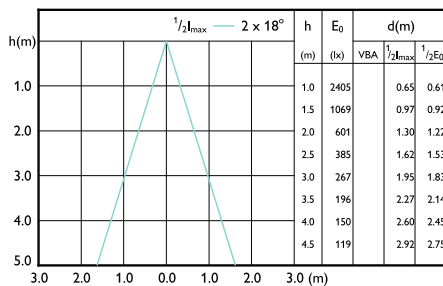

Beam Diagrams

LEDspots MAS SLR 10,8W AR111 G53 930 9D-LBP LBP

LEDspots MAS SLR 10,8W AR111 G53 930 24D-LBP LBP

LEDspots MAS SLR 10,8W AR111 G53 930 40D-LBP LBP

Beam Diagram

Beam Diagram

Beam Diagram

Beam Diagram

Beam Diagram

Beam Diagram