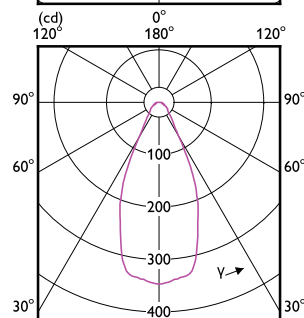

MASTER LEDspot ExpertColor AR111

Temperature

Order Code	Full Product Name	Okolní teplota (max.)	Okolní teplota (min.)	Maximální teplota (jmen.)
33379600	MAS ExpertColor 14.8-75W 927 AR111 24D	-	-	85 °C
33381900	MAS ExpertColor 14.8-75W 927 AR111 45D	-	-	85 °C
33383300	MAS ExpertColor 14.8-75W 930 AR111 24D	-	-	85 °C
33385700	MAS ExpertColor 14.8-75W 930 AR111 45D	-	-	85 °C
33387100	MAS ExpertColor 14.8-75W 940 AR111 24D	-	-	85 °C
33389500	MAS ExpertColor 14.8-75W 940 AR111 45D	-	-	85 °C
33393200	MAS ExpertColor 10.8-50W 927 AR111 24D	-	-	70 °C
33395600	MAS ExpertColor 10.8-50W 927 AR111 40D	-	-	70 °C
33399400	MAS ExpertColor 10.8-50W 930 AR111 24D	-	-	70 °C
33401400	MAS ExpertColor 10.8-50W 930 AR111 40D	-	-	70 °C
42965900	MAS LEDEExpertColor 20-100W 927 AR111 24D	45 °C	-20 °C	77 °C
42969700	MAS LEDEExpertColor 20-100W 930 AR111 24D	45 °C	-20 °C	77 °C
42973400	MAS LEDEExpertColor 20-100W 940 AR111 24D	45 °C	-20 °C	77 °C
42967300	MAS LEDEExpertColor 20-100W 927 AR111 45D	45 °C	-20 °C	77 °C
42971000	MAS LEDEExpertColor 20-100W 930 AR111 45D	45 °C	-20 °C	77 °C
42975800	MAS LEDEExpertColor 20-100W 940 AR111 45D	45 °C	-20 °C	77 °C
33391800	MAS ExpertColor 10.8-50W 927 AR111 9D	-	-	70 °C
33397000	MAS ExpertColor 10.8-50W 930 AR111 9D	-	-	70 °C