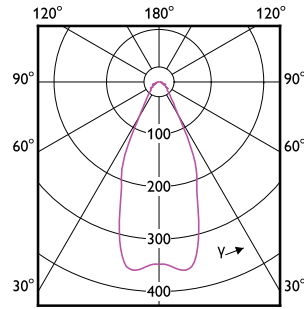

MASTER LEDspot ExpertColor AR111

Temperature

Order Code	Full Product Name	Okolní teplota (max.)	Okolní teplota (min.)	Maximální teplota (jmen.)
33379600	MAS ExpertColor 14.8-75W 927 AR111 24D	-	-	85 °C
33381900	MAS ExpertColor 14.8-75W 927 AR111 45D	-	-	85 °C
33383300	MAS ExpertColor 14.8-75W 930 AR111 24D	-	-	85 °C
33385700	MAS ExpertColor 14.8-75W 930 AR111 45D	-	-	85 °C
33387100	MAS ExpertColor 14.8-75W 940 AR111 24D	-	-	85 °C
33389500	MAS ExpertColor 14.8-75W 940 AR111 45D	-	-	85 °C
33393200	MAS ExpertColor 10.8-50W 927 AR111 24D	-	-	70 °C
33395600	MAS ExpertColor 10.8-50W 927 AR111 40D	-	-	70 °C
33399400	MAS ExpertColor 10.8-50W 930 AR111 24D	-	-	70 °C
33401400	MAS ExpertColor 10.8-50W 930 AR111 40D	-	-	70 °C
42965900	MAS LEDEExpertColor 20-100W 927 AR111 24D	45 °C	-20 °C	77 °C
42969700	MAS LEDEExpertColor 20-100W 930 AR111 24D	45 °C	-20 °C	77 °C
42973400	MAS LEDEExpertColor 20-100W 940 AR111 24D	45 °C	-20 °C	77 °C
42967300	MAS LEDEExpertColor 20-100W 927 AR111 45D	45 °C	-20 °C	77 °C
42971000	MAS LEDEExpertColor 20-100W 930 AR111 45D	45 °C	-20 °C	77 °C
42975800	MAS LEDEExpertColor 20-100W 940 AR111 45D	45 °C	-20 °C	77 °C
33391800	MAS ExpertColor 10.8-50W 927 AR111 9D	-	-	70 °C
33397000	MAS ExpertColor 10.8-50W 930 AR111 9D	-	-	70 °C