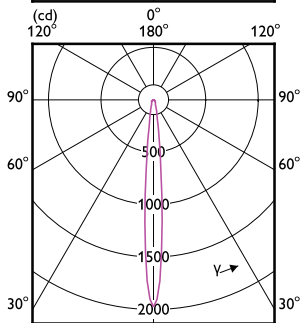

MASTER LEDspot ExpertColor AR111