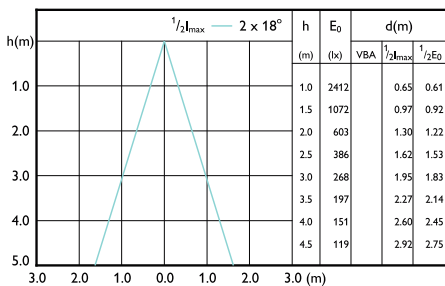

Beam Diagrams

LEDspots MAS SLR 10,8W AR111 G53 930 9D-LBP LBP

LEDspots MAS SLR 10,8W AR111 G53 930 24D-LBP LBP

LEDspots MAS SLR 10,8W AR111 G53 930 40D-LBP LBP

Beam Diagram

Beam Diagram

Beam Diagram

Beam Diagram

Beam Diagram

Beam Diagram